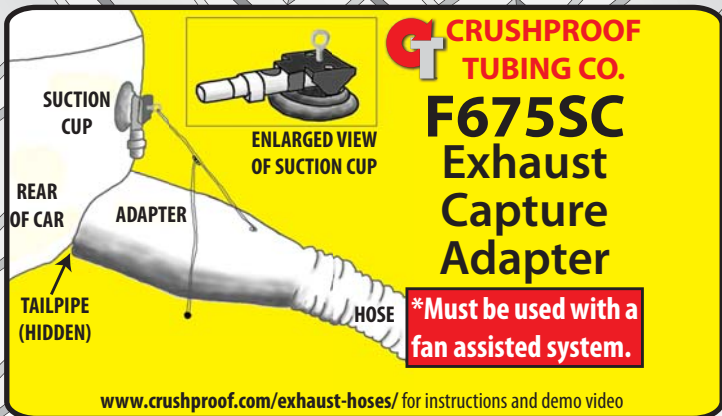

CT

F675-SC

CRUSHPROOF TUBING CO.

MADE IN U.S.A.

Total Air/Energy SOLUTIONS
Technology • Efficiency • Performance

ISO9001:2008

Finally, a REAL solution to flush-mounted tailpipes!

800.654.6858

www.CRUSHPROOF.com